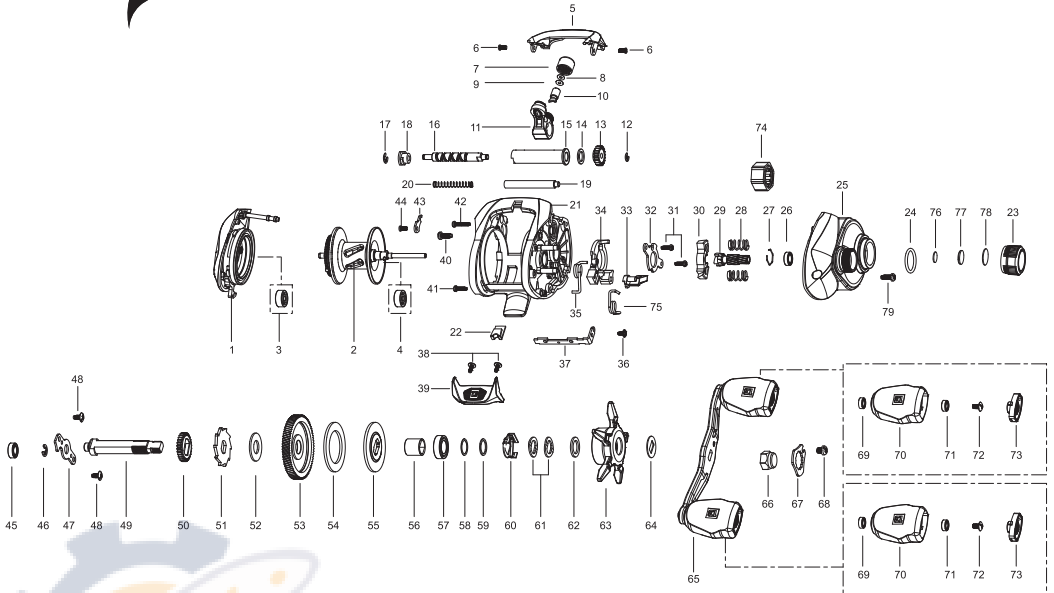

# MODUS 7.3:1 RH

Key No.	Part No.	Part Name
1	6K269607	PALM SIDE COVER UNIT
2	5K543007	SPOOL ASSEMBLY
3	6K474510	BALL BEARING
4	5K126109	BALL BEARING
5	5K541802	FRONT SUPPORT
6	5K047701	TAP SCREW
7	6K977121	NUT
8	6K148801	WASHER
9	6K148804	WASHER
10	6K256501	LEVEL WIND PIN
11	5K315502	LEVEL WIND ASSEMBLY
12	6B339801	RETAINER
13	6K469301	WORM PINION
14	6E096503	WASHER
15	6K456403	PIPE
16	5K095601	WORM SHAFT
17	6B339801	RETAINER
18	6K456801	BUSH
19	5K314401	PILLAR POST
20	5K314501	COIL SPRING
21	5K541402	FRAME
22	5K542101	HOOK KEEPER
23	5K543207	TENSION NOB
24	6K904901	O-RING
25	5K626601	GEAR SIDE COVER ASSEMBLY
26	6K304002	BALL BEARING
27	6K170701	RING
28	5K382101	COIL SPRING
29	5K131101	PINION
30	5K093701	CLUTCH
31	5K047001	TAP SCREW
32	5K251502	CAM PLATE
33	5K250501	KICK LEVER
34	5K251301	CLUTCH CAM
35	5K093401	SPRING
36	5K047001	TAP SCREW
37	5K320501	CLUTCH LINK
38	6K963104	TAP SCREW
39	5K542002	THUMB BAR
40	6K062707	TAP SCREW
41	6K053407	TAP SCREW
42	6K053401	TAP SCREW
43	5K314601	PLATE
44	6K797205	SCREW

Key No.	Part No.	Part Name
45	6K256901	BEARING
46	63201402	RETAINER
47	5K134901	BEARING PLATE
48	6K398603	SCREW
49	5K320803	GEAR METAL
50	6K258101	GEAR
51	6K893601	RATCHET
52	6K174507	WASHER
53	5K131403	DRIVE GEAR
54	5K039901	WASHER
55	5K040001	WASHER
56	6K859203	BUSH
57	6K582202	BALL BEARING
58	6K177301	WASHER
59	6K177302	WASHER
60	6K259201	LEAF SPRING ASSEMBLY
61	5K027201	SPRING WASHER
62	6K193601	WASHER
63	5K542203	STAR DRAG
64	5K232001	WASHER
65	5K542712	HANDLE ASSEMBLY
66	TS6-19	HANDLE NUT
67	TS7-19-X	HANDLE NUT LICK
68	63520401	SCREW
69	5K440801	BUSH
70	TS9-MODR	HANDLE KNOB (SET OF 2 INCLUDES CAPS)
71	6K626402	BALL BEARING
72	63511816	SCREW
73	5K569602	HANDLE KNOB CAP (SET OF 2)
74	5K242801	O/WAY CLUTCH ASSEMBLY
75	5K086701	SPRING
76	6K164605	WASHER
77	6K176905	COLLAR
78	6K177001	WASHER
79	63511010	SCREW

## MODUS 6.6:1 RH

25	5K626602	GEAR SIDE COVER ASSEMBLY
29	5K131001	PINION
53	5K131303	DRIVE GEAR